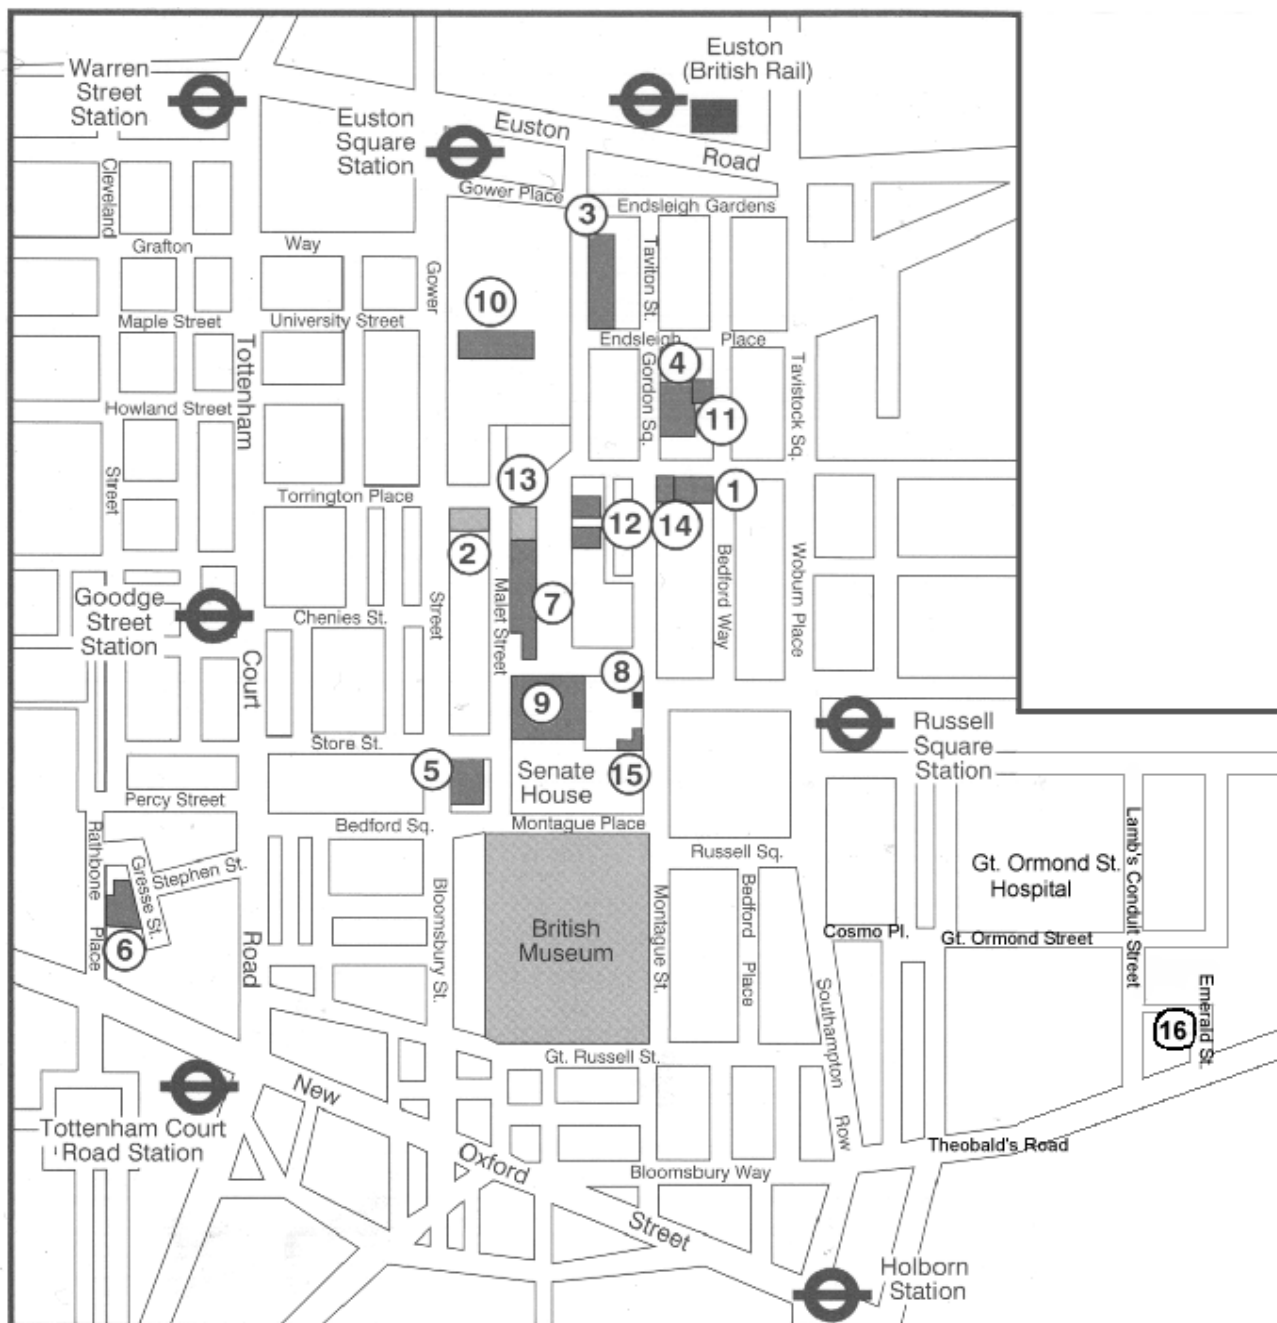

The Department is located in the Birkbeck Main Building, location 7 on the map below.  
 London Knowledge Lab is at location 16.

- 1) 26 Bedford Way
- 2) Waterstones Bookshop
- 3) Gordon House and Ingold Laboratories
- 4) 39-47 Gordon Square.
- 5) 10-16 Gower Street
- 6) 7-15 Gresse Street
- 7) Main Building
- 8) 26 Russell Square

- 9) Senate House (North Block)
- 10) South Wing, UCL
- 11) 32 Tavistock Square
- 12) 27,28b,32 Torrington Square
- 13) University of London Union
- 14) Nursery, 59 Gordon Square
- 15) 30 Russell Square
- 16) London Knowledge Lab