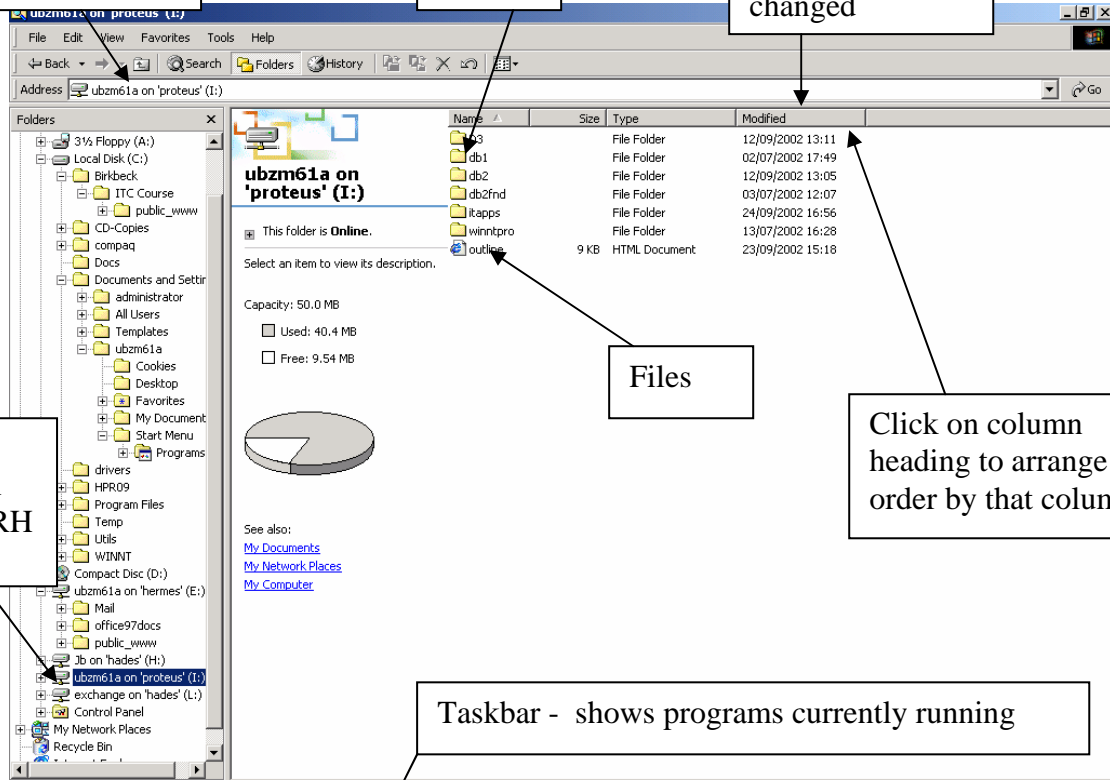

Windows Explorer

Path to drive or folder currently being explored

Folders

Date when last changed

Files

Click on column heading to arrange in order by that column

Drive or folder on view in RH Window

Taskbar - shows programs currently running

Time and Date

Start Button

Taskbar icons